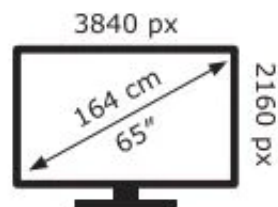

ENERG ⚡

Panasonic

TX-65HX900E

83 kWh/1000h

ABCDEF**G**

148 kWh/1000h

2019/2013